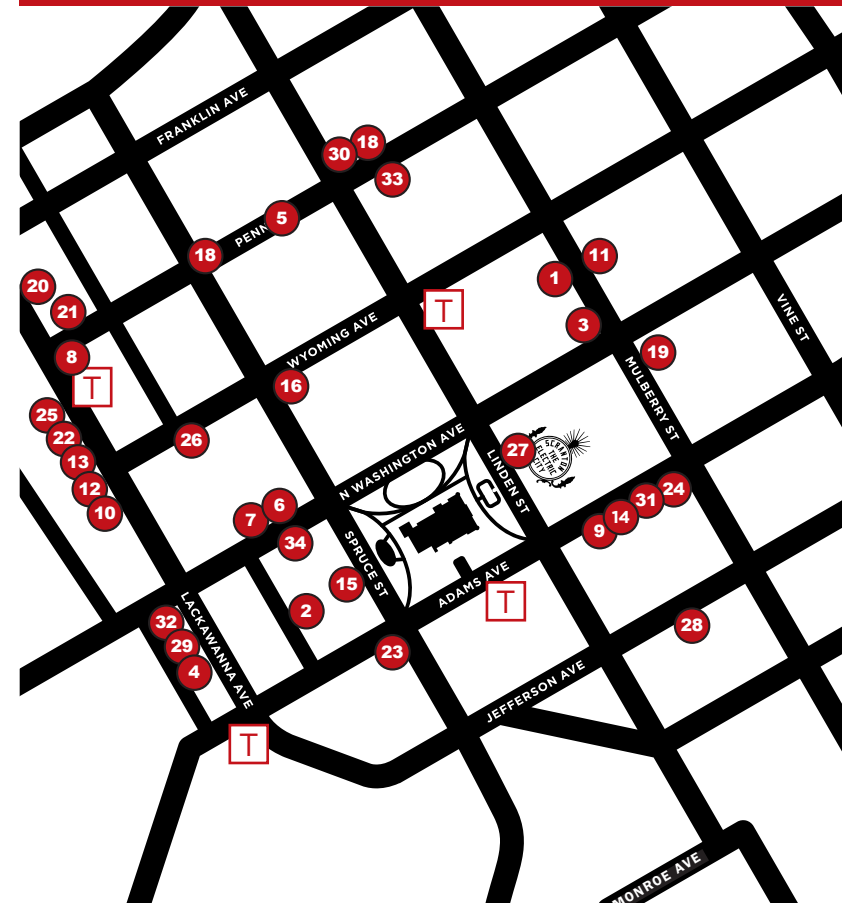

Wandering Musicians: Jim Cullen & Jack Bordo
and Schützengiggles Oompah Band

🎵 Live Music   **21+** Age 21 & Older   **S** Open Saturday   **T** Trolley Stops

Interested in showing your work or being a venue at an upcoming First Friday?
Submit your contact information at www.firstfridayscranton.com.

FRIDAY, September 6th
5:00 P.M. - 9:00 P.M.

First Friday SCRANTON

ENJOY FINE ART, FINE FOOD, AND GREAT SHOPPING IN DOWNTOWN SCRANTON.

SPONSORS

Trolley made possible by the Lackawanna County Convention & Visitors Bureau.

firstfridayscranton.com